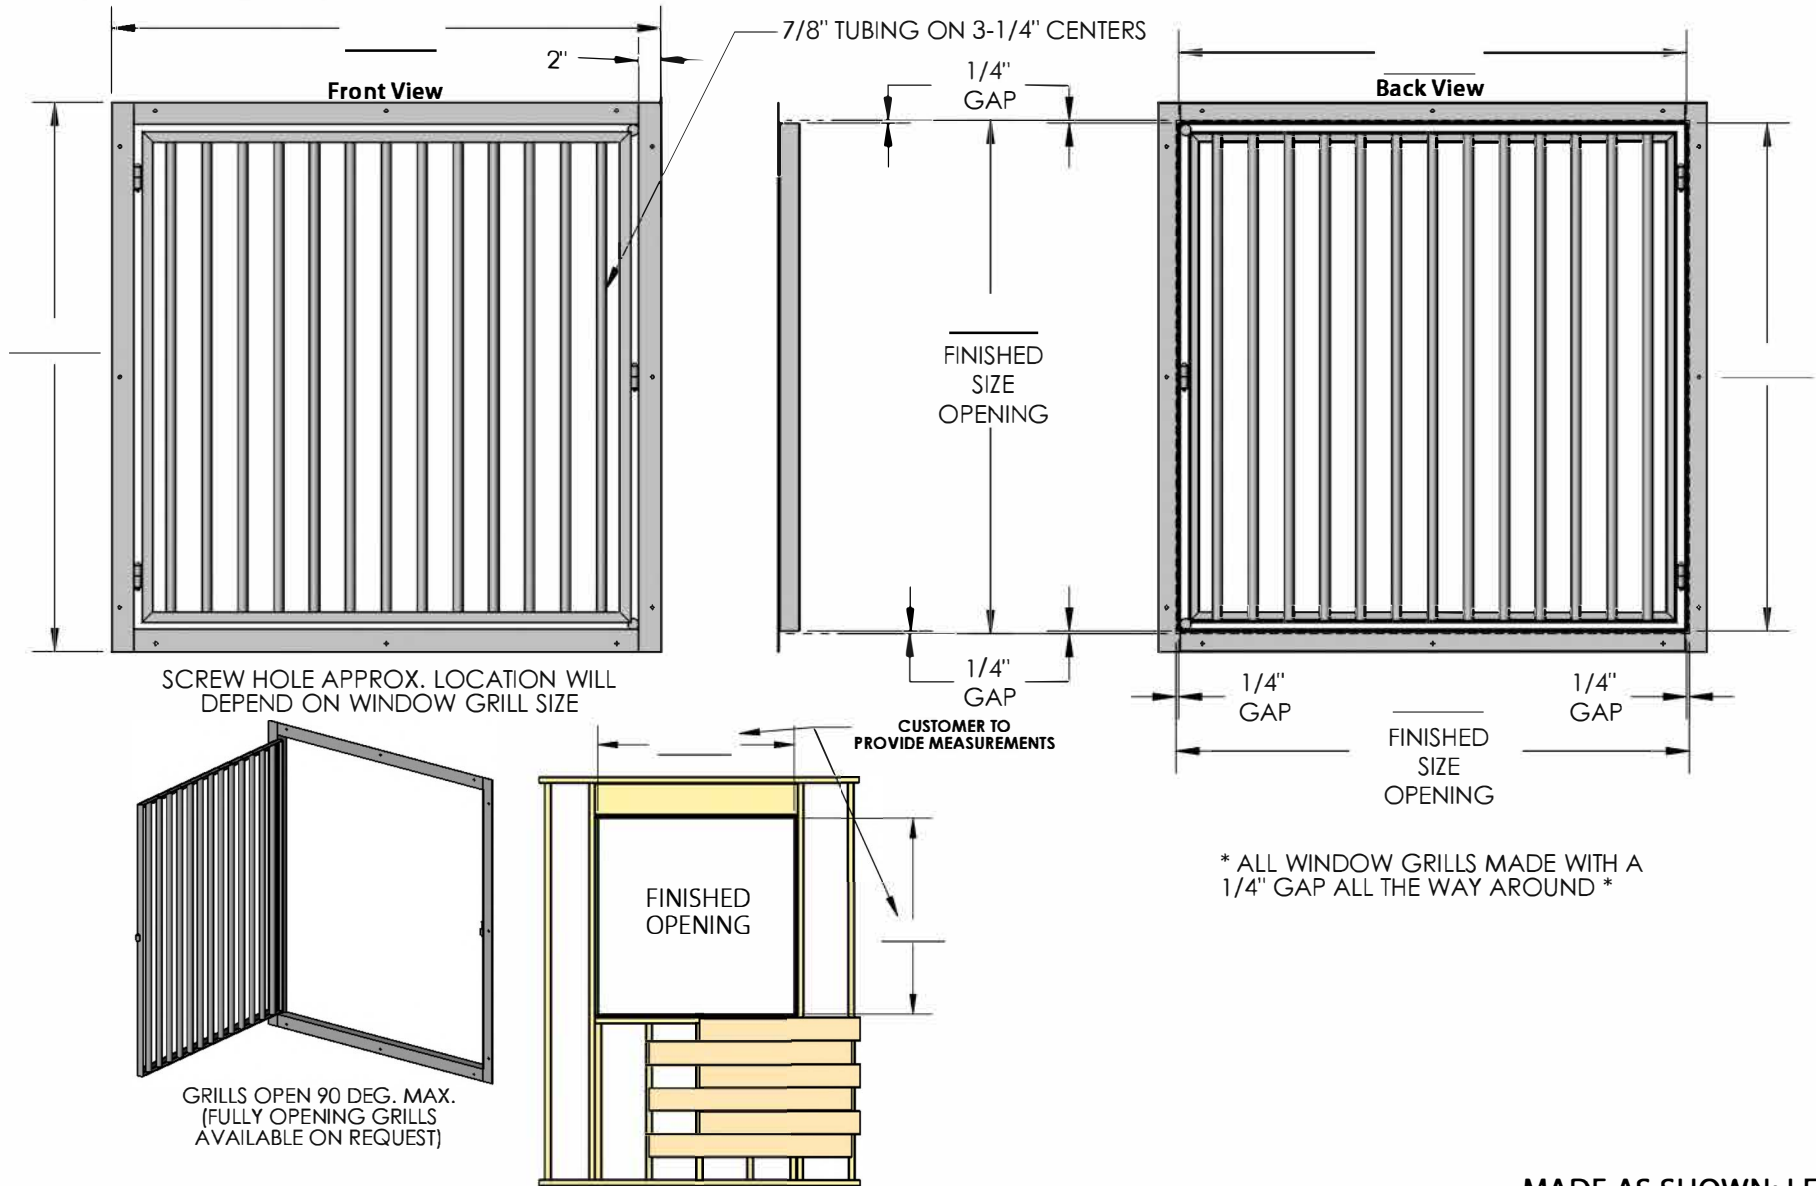

# OPENING WINDOW GRILL

**MADE AS SHOWN: LEFT ONLY**

Qty: \_\_\_\_\_

Finish: Galvanized  
Black Powder Coated Paint

Custom Powder Coated  
Paint Colour: \_\_\_\_\_

Notes:

**PROPRIETARY AND CONFIDENTIAL**  
THIS DIAGRAM IS SENT AS A COURTESY TO OUR CLIENTS AND IS A COPYRIGHTED AND PROPRIETARY DESIGN OWNED BY SYSTEM FENCING LIMITED. PHOTOCOPYING OR REPRODUCTION OF ANY KIND WITHOUT THE WRITTEN CONSENT OF SYSTEM FENCING LIMITED IS PROHIBITED.  
BY SIGNING, THE BUYER, REPRESENTATIVE OF THE BUYER, OR CONTRACTOR TAKES FULL RESPONSIBILITY FOR THE DIMENSIONS ON THIS FORM. ANY CHANGES PRIOR TO FABRICATION MUST BE MADE IN WRITING. ANY CHANGES MADE AFTER FABRICATION HAS BEGUN WILL BE BILLED BACK AT THE LIST PRICE OF ANY ITEMS THAT WERE FABRICATED AT THE TIME OF THE CHANGE