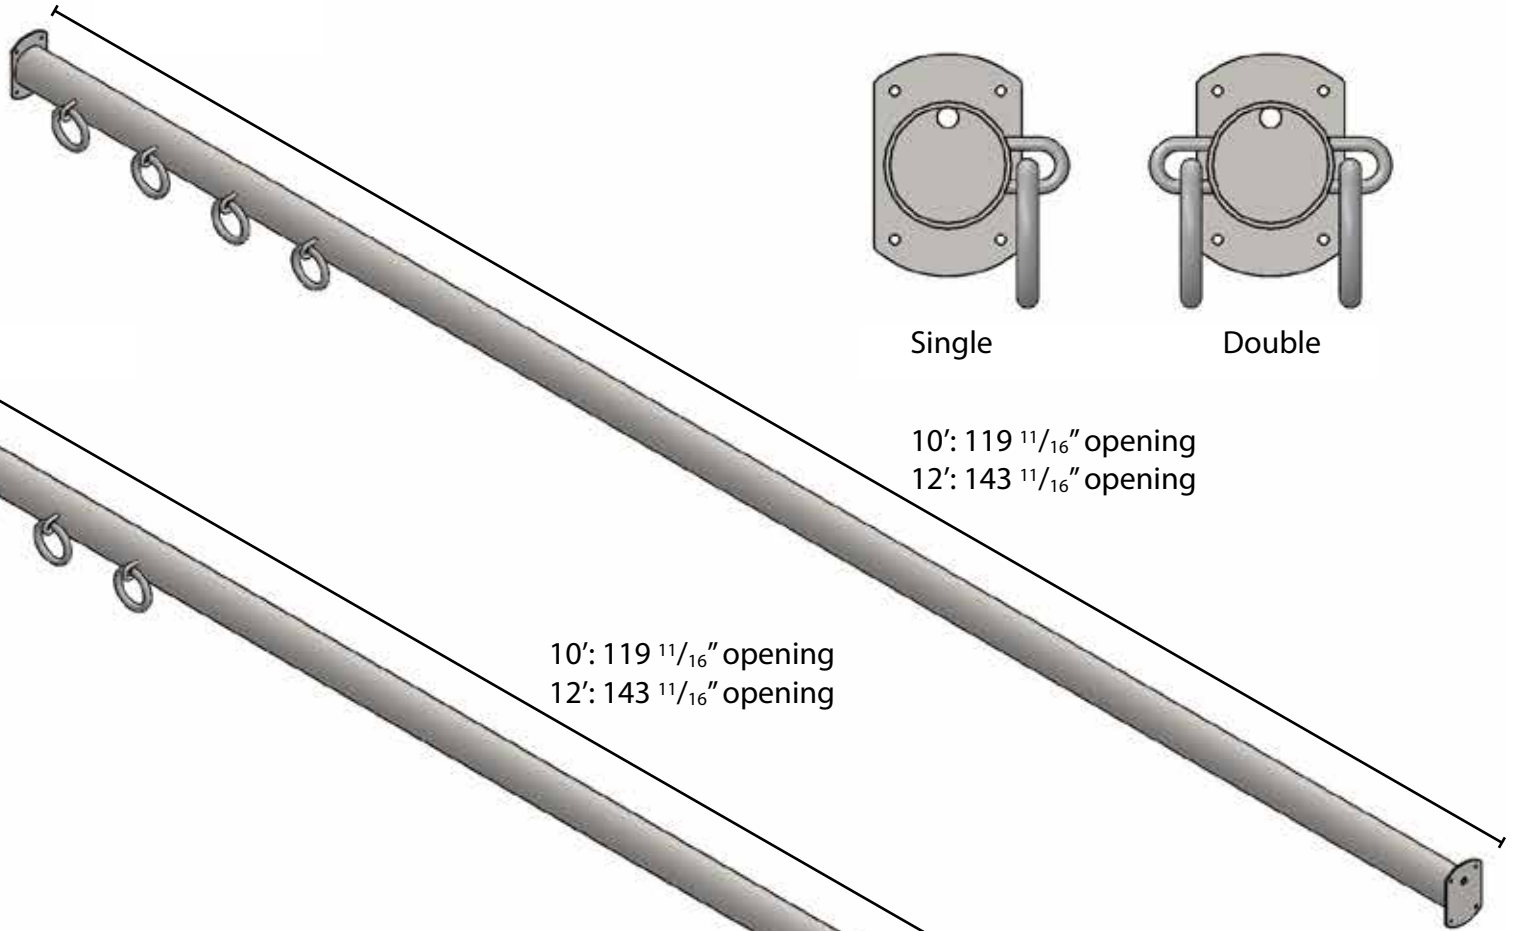

Wash Stall Product Guide

16-400 Mesh Shelving

Wash Stall Product Guide

16-414 Bar Shelving

Wash Stall Product Guide

16-411 Tie Bar

For Square Post

Single

Double

10': 119 ¹¹/₁₆" opening
12': 143 ¹¹/₁₆" opening

For Round Post

10': 119 ¹¹/₁₆" opening
12': 143 ¹¹/₁₆" opening

Wash Stall Product Guide

16-402 Blanket Bar

Wash Stall Product Guide

16-707 1-Ring Tie Plate

16-408 4-Ring Tie Plate

Wash Stall Product Guide

357-P8 Round Post

363-P8 Square Post