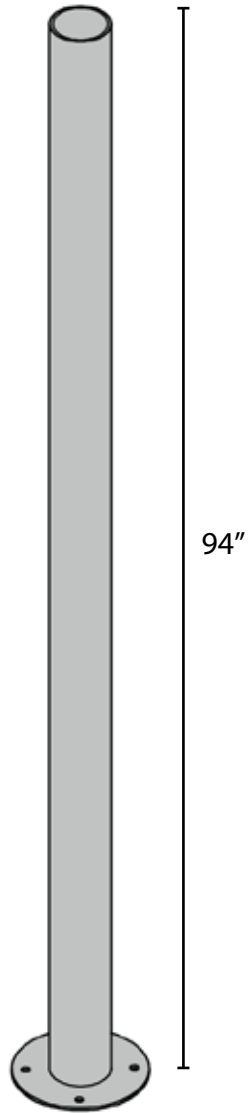

Wash Stall Product Guide

16-400 Mesh Shelving

Wash Stall Product Guide

16-414 Bar Shelving

Wash Stall Product Guide

16-411 Tie Bar

For Square Post

Single

Double

10': 119 ¹¹/₁₆" opening
12': 143 ¹¹/₁₆" opening

For Round Post

10': 119 ¹¹/₁₆" opening
12': 143 ¹¹/₁₆" opening

Wash Stall Product Guide

16-402 Blanket Bar

Wash Stall Product Guide

16-707 1-Ring Tie Plate

16-408 4-Ring Tie Plate

Wash Stall Product Guide

357-P8 Round Post

363-P8 Square Post