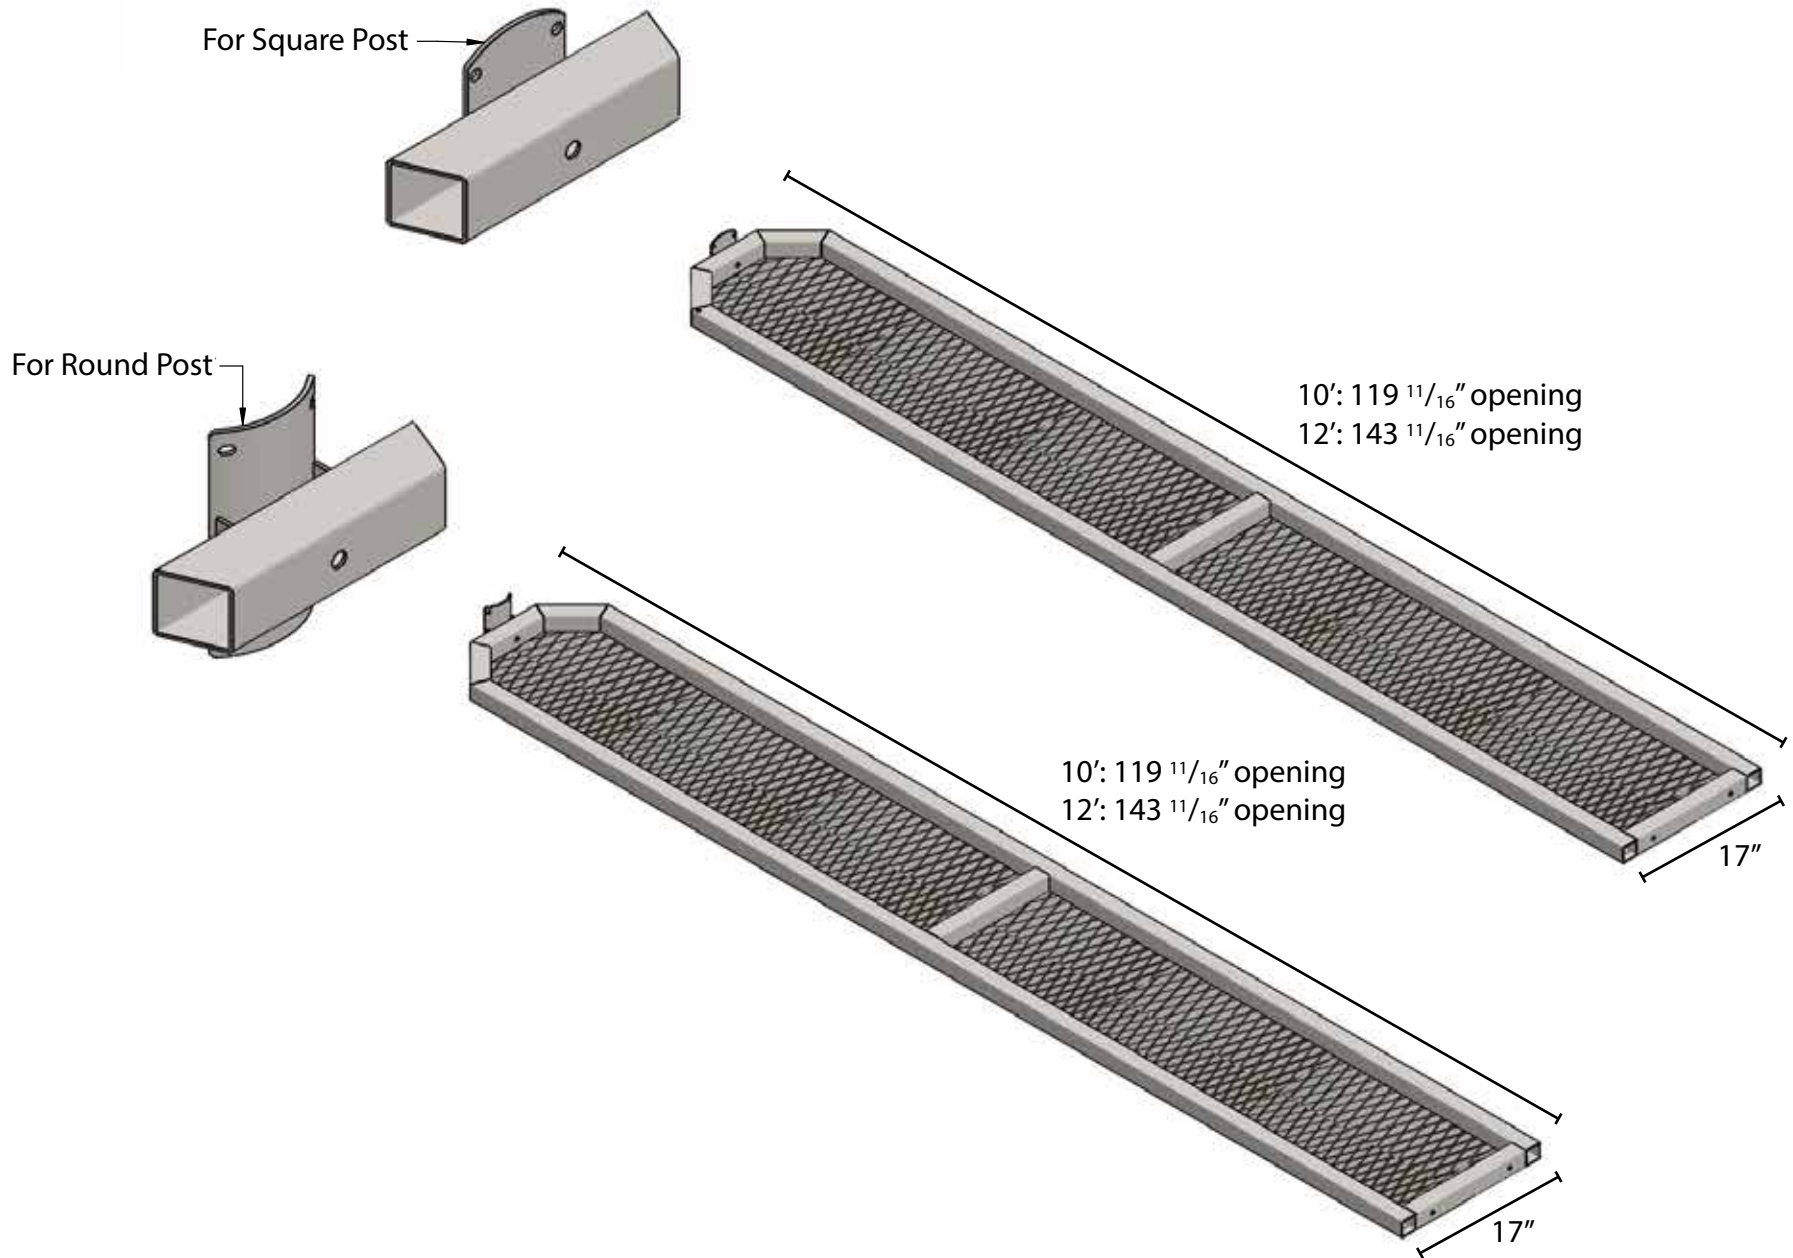

Wash Stall Product Guide

System Equine

14321 Fifth Line Nassagaweya • Rockwood, ON • N0B 2K0

1 (800) 461-3362 • Sales@SystemEquine.com

SystemEquine.com

Wash Stall Product Guide

16-4002 Wall-Mounted Mesh Shelving

Wash Stall Product Guide

16-400 Mesh Shelving

Wash Stall Product Guide

16-414 Bar Shelving

Wash Stall Product Guide

16-411 Tie Bar

For Square Post

Single

Double

10': 119 ¹¹/₁₆" opening
12': 143 ¹¹/₁₆" opening

For Round Post

10': 119 ¹¹/₁₆" opening
12': 143 ¹¹/₁₆" opening

Wash Stall Product Guide

16-402 Blanket Bar

Wash Stall Product Guide

16-707 1-Ring Tie Plate

16-408 4-Ring Tie Plate

Wash Stall Product Guide

357-P8 Round Post

363-P8 Square Post