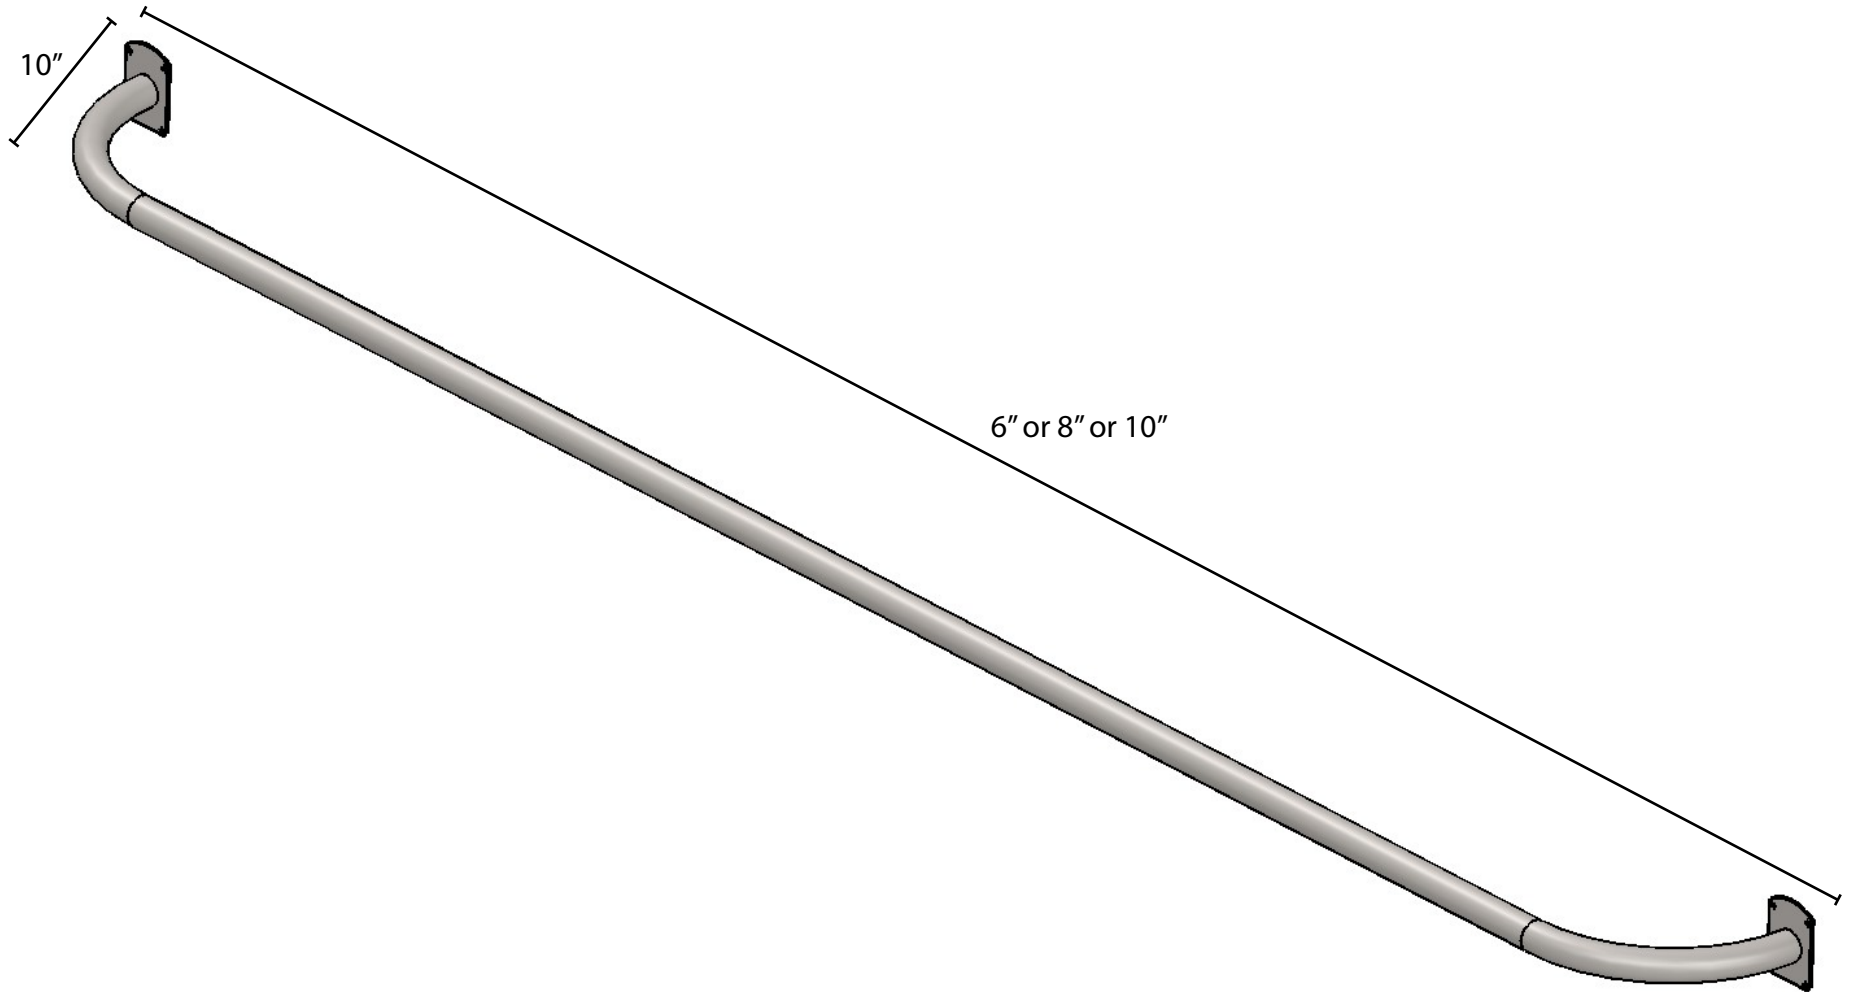

Double

10': 119 ¹¹/₁₆" opening
12': 143 ¹¹/₁₆" opening

For Round Post

10': 119 ¹¹/₁₆" opening
12': 143 ¹¹/₁₆" opening

Wash Stall Product Guide

16-402 Blanket Bar

Wash Stall Product Guide

16-707 1-Ring Tie Plate