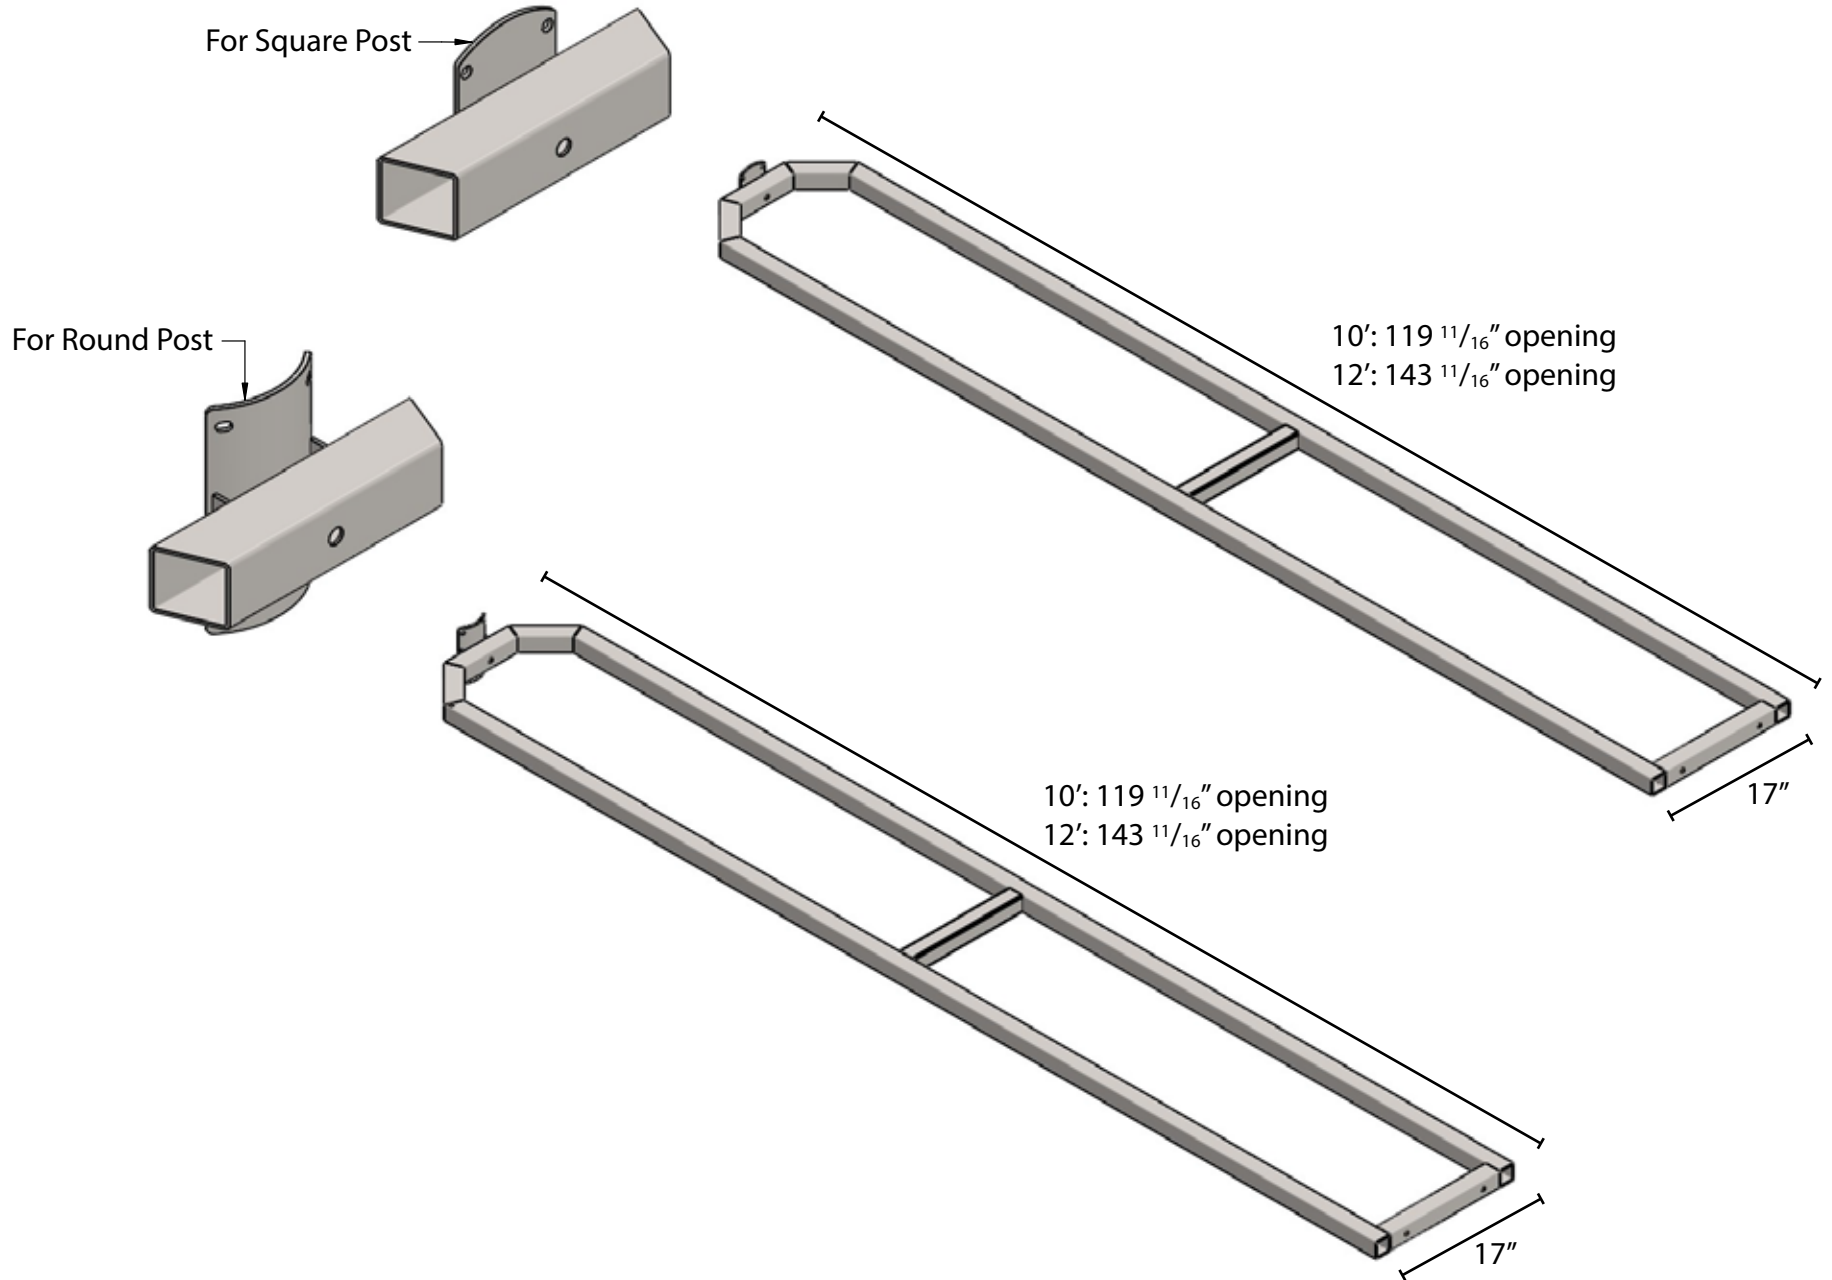

Wash Stall Product Guide

16-400 Mesh Shelving

Wash Stall Product Guide

16-414 Bar Shelving

Wash Stall Product Guide

16-411 Tie Bar

For Square Post

Single

Double

10': 119 ¹¹/₁₆" opening
12': 143 ¹¹/₁₆" opening

For Round Post

10': 119 ¹¹/₁₆" opening
12': 143 ¹¹/₁₆" opening

Wash Stall Product Guide

16-402 Blanket Bar

Wash Stall Product Guide

16-707 1-Ring Tie Plate

16-408 4-Ring Tie Plate

Wash Stall Product Guide

357-P8 Round Post

363-P8 Square Post