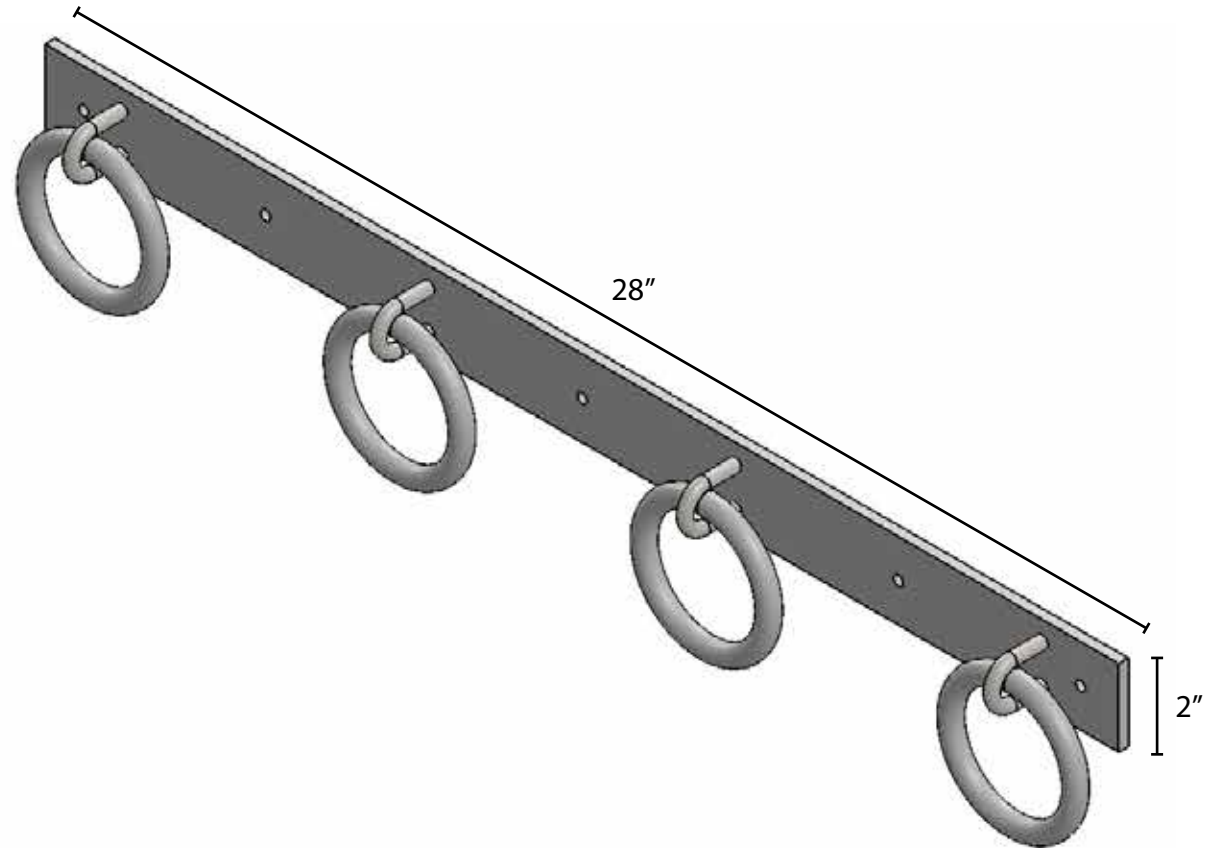

Wash Stall Product Guide

16-400 Mesh Shelving

Wash Stall Product Guide

16-414 Bar Shelving

Wash Stall Product Guide

16-411 Tie Bar

For Square Post

Single

Double

10': 119 ¹¹/₁₆" opening
12': 143 ¹¹/₁₆" opening

For Round Post

10': 119 ¹¹/₁₆" opening
12': 143 ¹¹/₁₆" opening

Wash Stall Product Guide

16-402 Blanket Bar

Wash Stall Product Guide

16-707 1-Ring Tie Plate

16-408 4-Ring Tie Plate

Wash Stall Product Guide

357-P8 Round Post

363-P8 Square Post