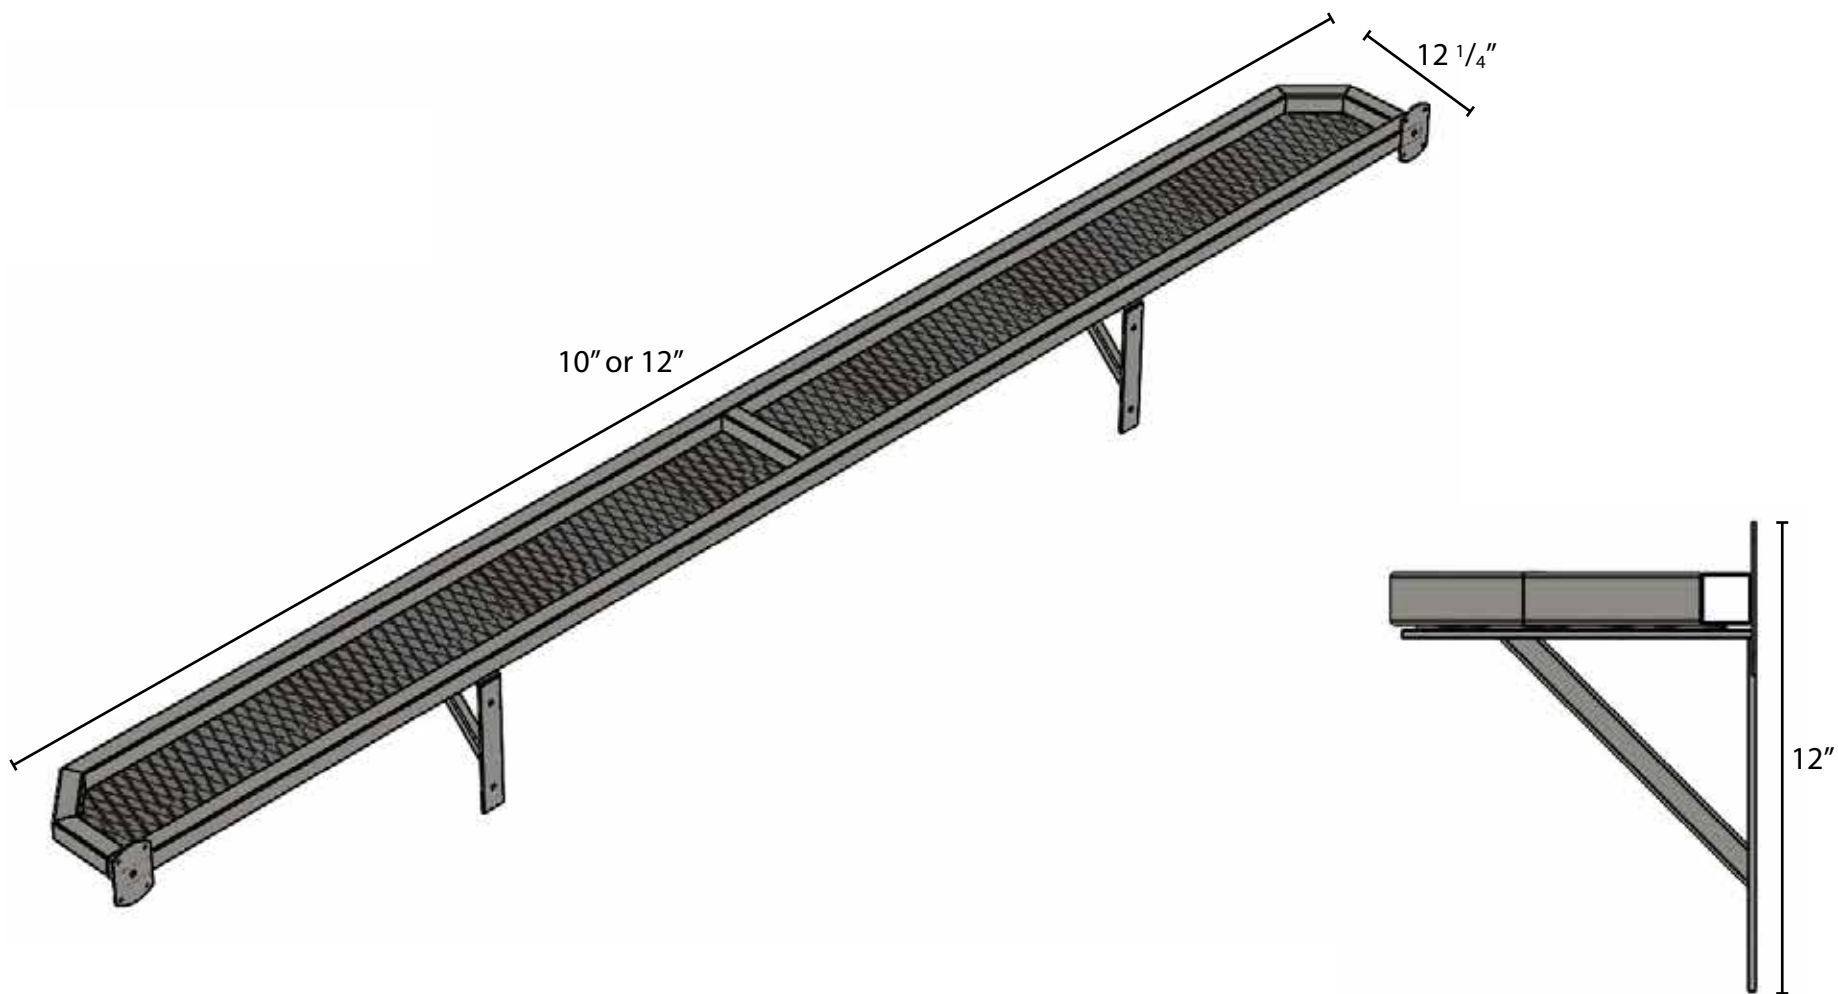

Wash Stall Product Guide

System Equine

14321 Fifth Line Nassagaweya • Rockwood, ON • N0B 2K0

1 (800) 461-3362 • Sales@SystemEquine.com

SystemEquine.com

Wash Stall Product Guide

16-4002 Wall-Mounted Mesh Shelving

Wash Stall Product Guide

16-400 Mesh Shelving

Wash Stall Product Guide

16-414 Bar Shelving

Wash Stall Product Guide

16-411 Tie Bar

For Square Post

Single

Double

10': 119 ¹¹/₁₆" opening
12': 143 ¹¹/₁₆" opening

For Round Post

10': 119 ¹¹/₁₆" opening
12': 143 ¹¹/₁₆" opening

Wash Stall Product Guide

16-402 Blanket Bar

Wash Stall Product Guide

16-707 1-Ring Tie Plate

16-408 4-Ring Tie Plate

Wash Stall Product Guide

357-P8 Round Post

363-P8 Square Post