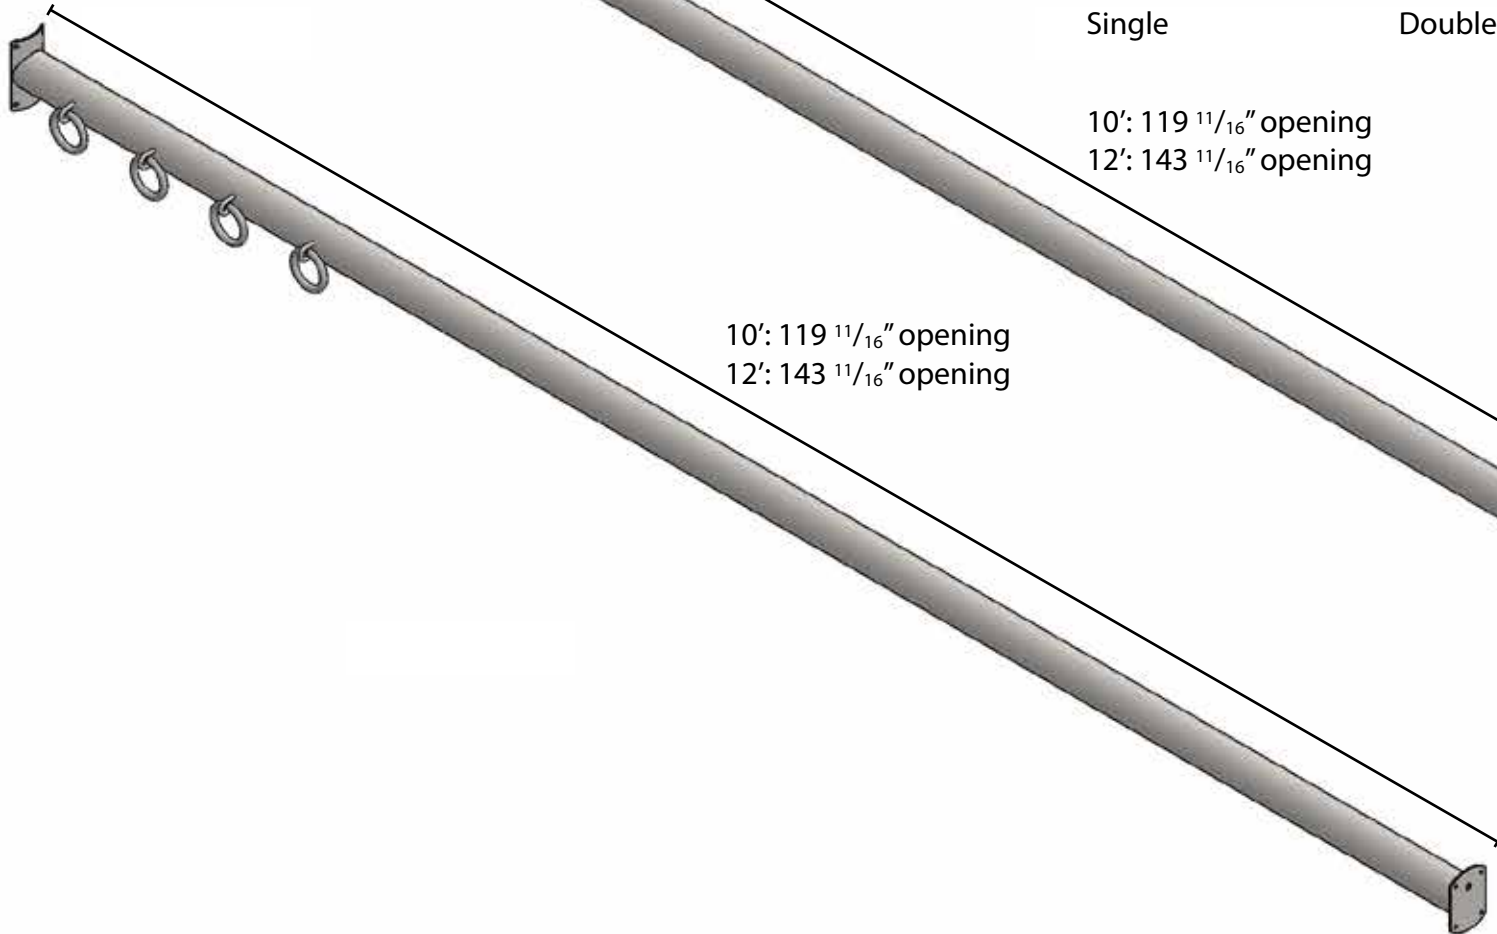

Wash Stall Product Guide

16-400 Mesh Shelving

Wash Stall Product Guide

16-414 Bar Shelving

Wash Stall Product Guide

16-411 Tie Bar

For Square Post

Single

Double

10': 119 ¹¹/₁₆" opening
12': 143 ¹¹/₁₆" opening

For Round Post

10': 119 ¹¹/₁₆" opening
12': 143 ¹¹/₁₆" opening

Wash Stall Product Guide

16-402 Blanket Bar

Wash Stall Product Guide

16-707 1-Ring Tie Plate