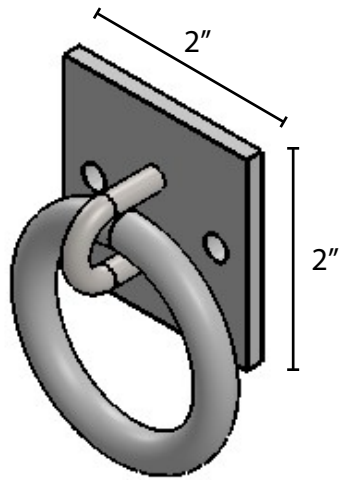

Wash Stall Product Guide

16-400 Mesh Shelving

Wash Stall Product Guide

16-414 Bar Shelving

Wash Stall Product Guide

16-411 Tie Bar

For Square Post

Single

Double

10': 119 ¹¹/₁₆" opening
12': 143 ¹¹/₁₆" opening

For Round Post

10': 119 ¹¹/₁₆" opening
12': 143 ¹¹/₁₆" opening

Wash Stall Product Guide

16-402 Blanket Bar

Wash Stall Product Guide

16-707 1-Ring Tie Plate

16-408 4-Ring Tie Plate

Wash Stall Product Guide

357-P8 Round Post

363-P8 Square Post