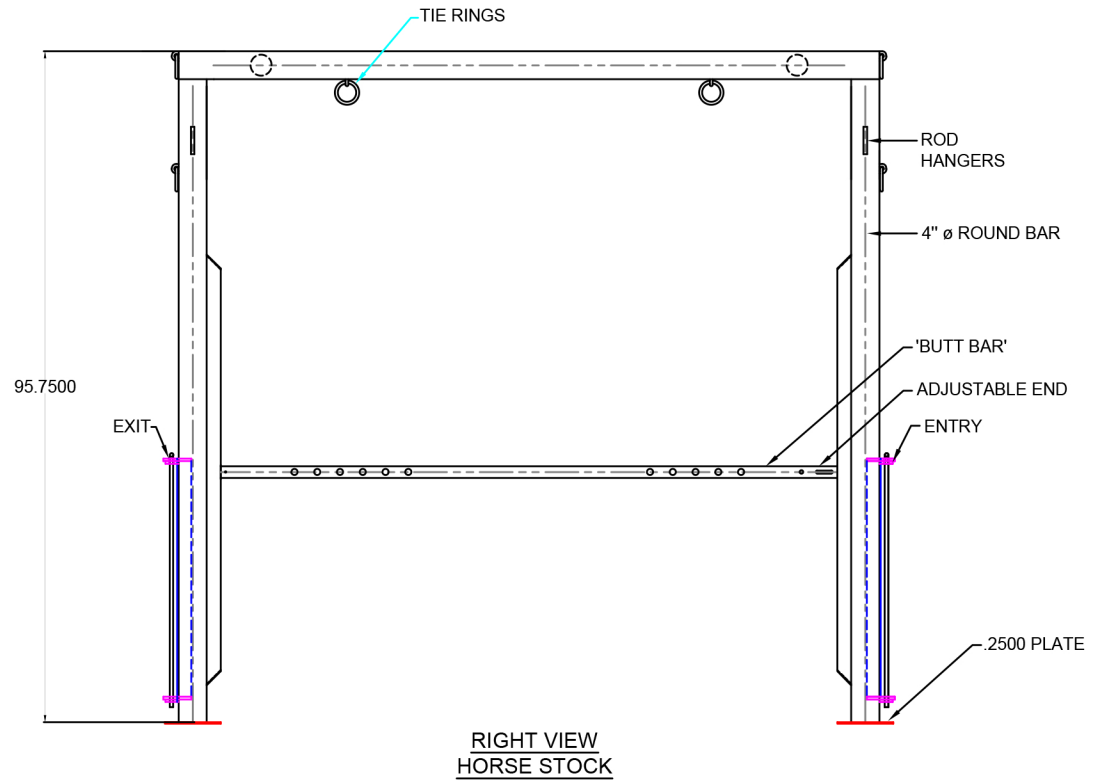

VET SERIES HORSE STOCK

Standard Vet Stocks come with rings and brackets for dental work.
Also standard with a front mesh door and adjustable rear butt bar.

PROPRIETARY AND CONFIDENTIAL
THIS DIAGRAM IS SENT AS A COURTESY TO OUR CLIENTS AND IS A COPYRIGHTED AND PROPRIETARY DESIGN OWNED BY SYSTEM FENCING LIMITED. PHOTOCOPIING OR REPRODUCTION OF ANY KIND WITHOUT THE WRITTEN CONSENT OF SYSTEM FENCING LIMITED IS PROHIBITED.
BY SIGNING, THE BUYER, REPRESENTATIVE OF THE BUYER, OR CONTRACTOR TAKES FULL RESPONSIBILITY FOR THE DIMENSIONS ON THIS FORM. ANY CHANGES PRIOR TO FABRICATION MUST BE MADE IN WRITING. ANY CHANGES MADE AFTER FABRICATION HAS BEGUN WILL BE BILLED BACK AT THE LIST PRICE OF ANY ITEMS THAT WERE FABRICATED AT THE TIME OF THE CHANGE