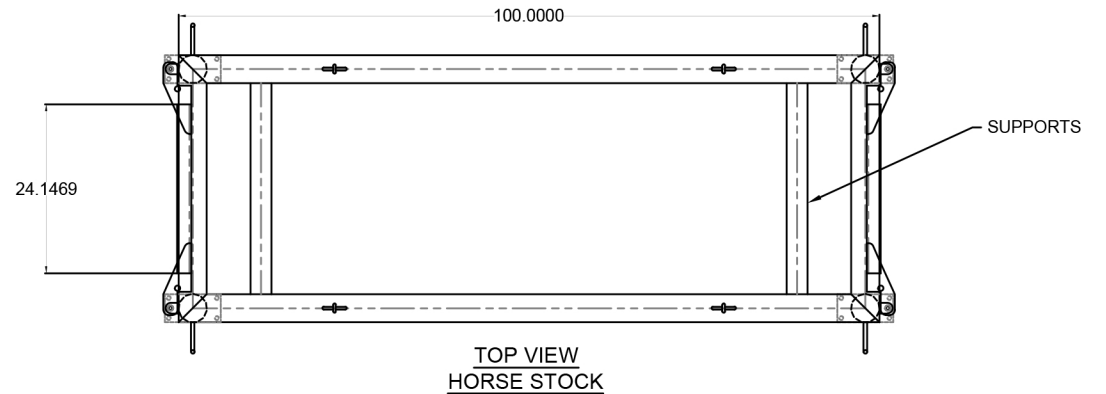

VET SERIES HORSE STOCK

Standard Vet Stocks come with rings and brackets for dental work.
Also standard with a front mesh door and adjustable rear butt bar.

PROPRIETARY AND CONFIDENTIAL
THIS DIAGRAM IS SENT AS A COURTESY TO OUR CLIENTS AND IS A COPYRIGHTED AND PROPRIETARY DESIGN OWNED BY SYSTEM FENCING LIMITED. PHOTOCOPIING OR REPRODUCTION OF ANY KIND WITHOUT THE WRITTEN CONSENT OF SYSTEM FENCING LIMITED IS PROHIBITED.
BY SIGNING, THE BUYER, REPRESENTATIVE OF THE BUYER, OR CONTRACTOR TAKES FULL RESPONSIBILITY FOR THE DIMENSIONS ON THIS FORM. ANY CHANGES PRIOR TO FABRICATION MUST BE MADE IN WRITING. ANY CHANGES MADE AFTER FABRICATION HAS BEGUN WILL BE BILLED BACK AT THE LIST PRICE OF ANY ITEMS THAT WERE FABRICATED AT THE TIME OF THE CHANGE