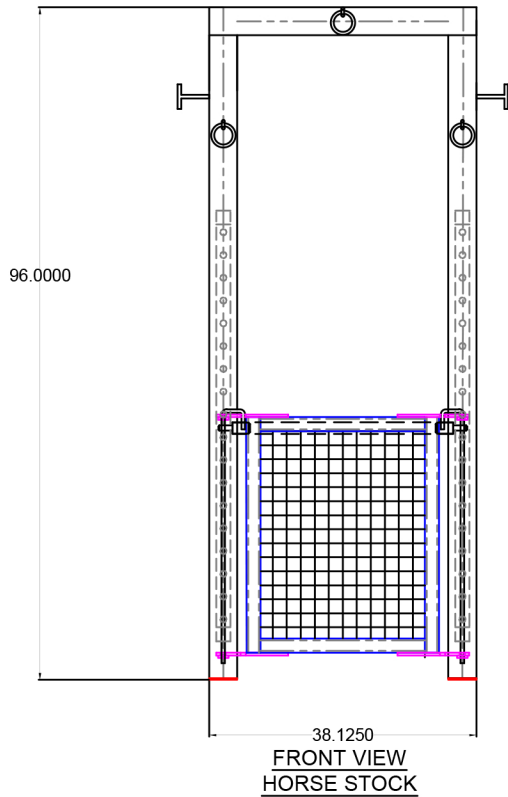

VET SERIES HORSE STOCK

Standard Vet Stocks come with rings and brackets for dental work.
Also standard with a front mesh door and adjustable rear butt bar.

PROPRIETARY AND CONFIDENTIAL
THIS DIAGRAM IS SENT AS A COURTESY TO OUR CLIENTS AND IS A COPYRIGHTED AND PROPRIETARY DESIGN OWNED BY SYSTEM FENCING LIMITED. PHOTOCOPIING OR REPRODUCTION OF ANY KIND WITHOUT THE WRITTEN CONSENT OF SYSTEM FENCING LIMITED IS PROHIBITED.
BY SIGNING, THE BUYER, REPRESENTATIVE OF THE BUYER, OR CONTRACTOR TAKES FULL RESPONSIBILITY FOR THE DIMENSIONS ON THIS FORM. ANY CHANGES PRIOR TO FABRICATION MUST BE MADE IN WRITING. ANY CHANGES MADE AFTER FABRICATION HAS BEGUN WILL BE BILLED BACK AT THE LIST PRICE OF ANY ITEMS THAT WERE FABRICATED AT THE TIME OF THE CHANGE