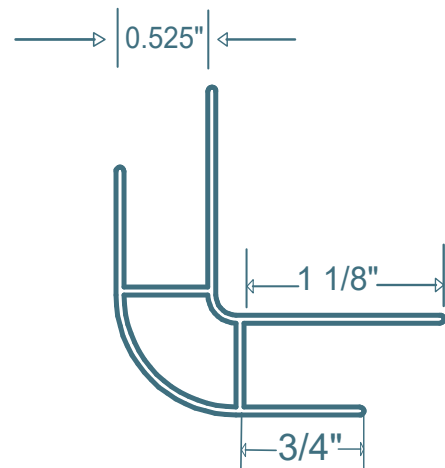

## PVC Interlocking Liner Panel

“J” Trim

“H” Divider

Outside Corner

Base Trim

Inside Cove

“F” Trim

Inside/Outside Corner

“45 H” Divider

Snap-In Inside Cove

Snap-In H Trim