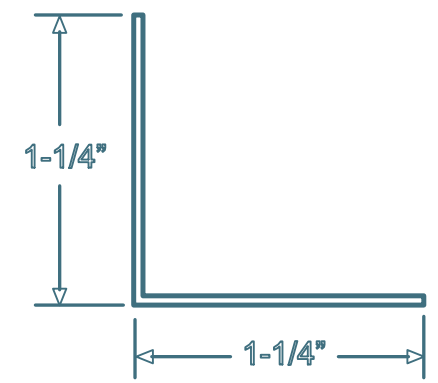

## PVC Interlocking Liner Panel

“J” Trim

“H” Divider

Outside Corner

Base Trim

Inside Cove

“F” Trim

Inside/Outside Corner

“45 H” Divider

Snap-In Inside Cove

Snap-In H Trim