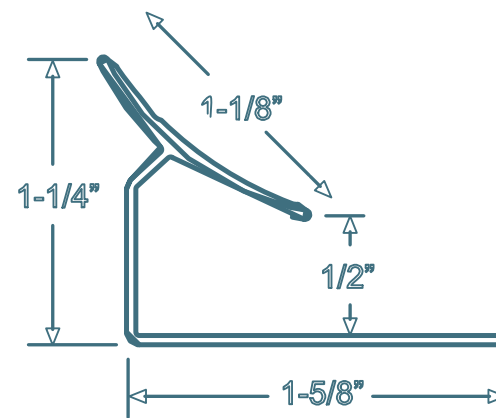

## PVC Interlocking Liner Panel

“J” Trim

“H” Divider

Outside Corner

Base Trim

Inside Cove

“F” Trim

Inside/Outside Corner

“45 H” Divider

Snap-In Inside Cove

Snap-In H Trim