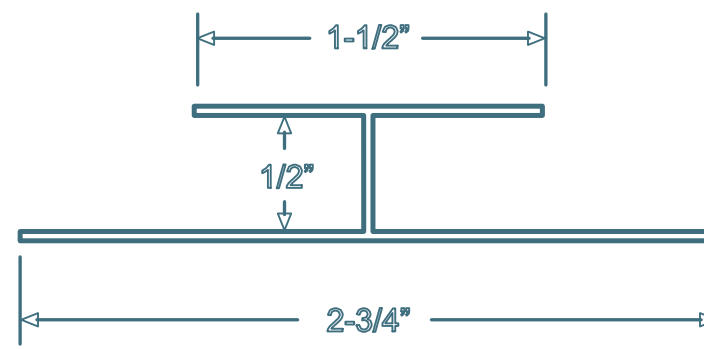

## PVC Interlocking Liner Panel

“J” Trim

“H” Divider

Outside Corner

Base Trim

Inside Cove

“F” Trim

Inside/Outside Corner

“45 H” Divider

Snap-In Inside Cove

Snap-In H Trim