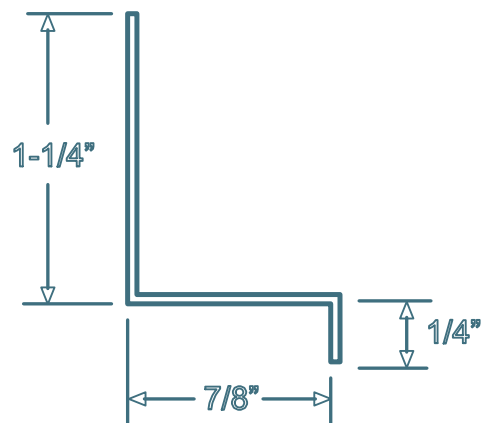

## PVC Interlocking Liner Panel

“J” Trim

“H” Divider

Outside Corner

Base Trim

Inside Cove

“F” Trim

Inside/Outside Corner

“45 H” Divider

Snap-In Inside Cove

Snap-In H Trim