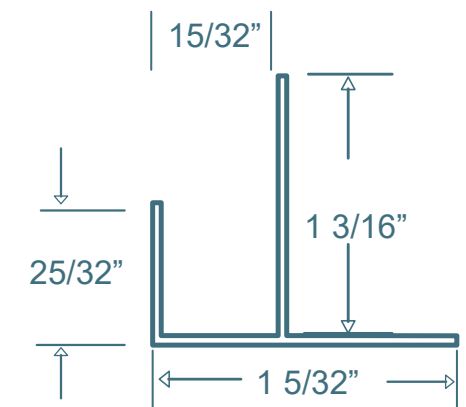

## PVC Interlocking Liner Panel

“J” Trim

“H” Divider

Outside Corner

Base Trim

Inside Cove

“F” Trim

Inside/Outside Corner

“45 H” Divider

Snap-In Inside Cove

Snap-In H Trim