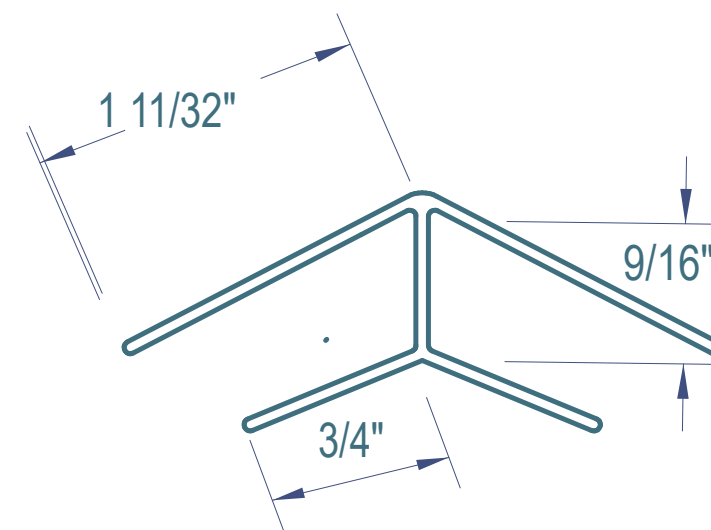

## PVC Interlocking Liner Panel

“J” Trim

“H” Divider

Outside Corner

Base Trim

Inside Cove

“F” Trim

Inside/Outside Corner

“45 H” Divider

Snap-In Inside Cove

Snap-In H Trim