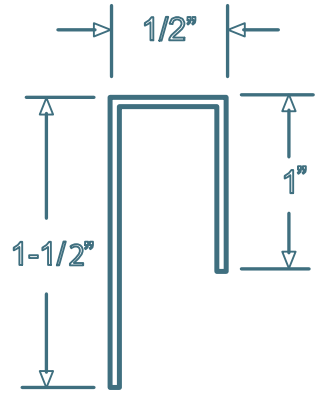

## PVC Interlocking Liner Panel

“J” Trim

“H” Divider

Outside Corner

Base Trim

Inside Cove

“F” Trim

Inside/Outside Corner

“45 H” Divider

Snap-In Inside Cove

Snap-In H Trim