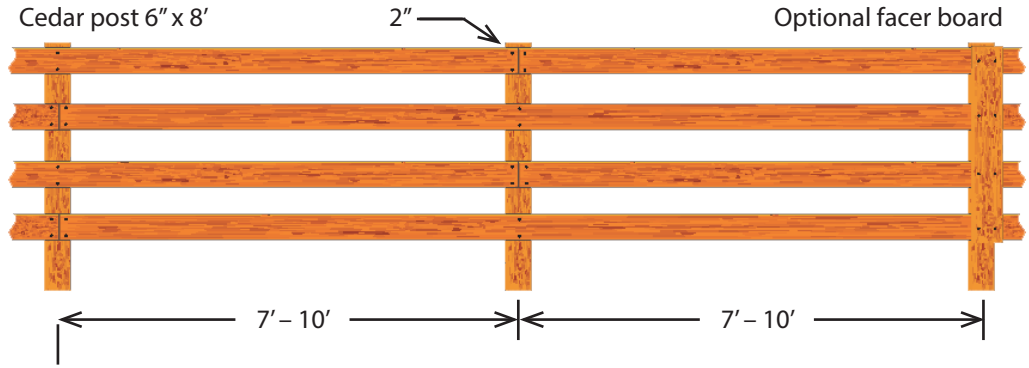

OAK FENCING

highly visible fence system with an attractive and traditional look

We offer traditional oak fencing products by the piece or complete truckload quantities. It is a highly visible fence system with an attractive and traditional look. Don't forget our Fencecoat or Flexcoat paints specifically designed for wood posts and boards.

- Built with custom sawn lumber
- 1" x 6" x 16'
- Used on 6" x 8' cedar posts (or pressure-treated pine posts)
- Spaced 8' apart
- All oak is sold green for easy nailing and to limit splitting
- Strong—excellent for high traffic areas
- Leave natural or can be painted
- Long-lasting and aesthetically pleasing

OAK FENCING

Square Acreage Guide

1/4 acre	=	417'
1/2 acre	=	590'
3/4 acre	=	722'
1 acre	=	834'
2 acres	=	1182'
3 acres	=	1446'
4 acres	=	1670'
5 acres	=	1867'
6 acres	=	2046'
7 acres	=	2208'
8 acres	=	2361'
9 acres	=	2504'
10 acres	=	2640'
20 acres	=	3732'
50 acres	=	5900'