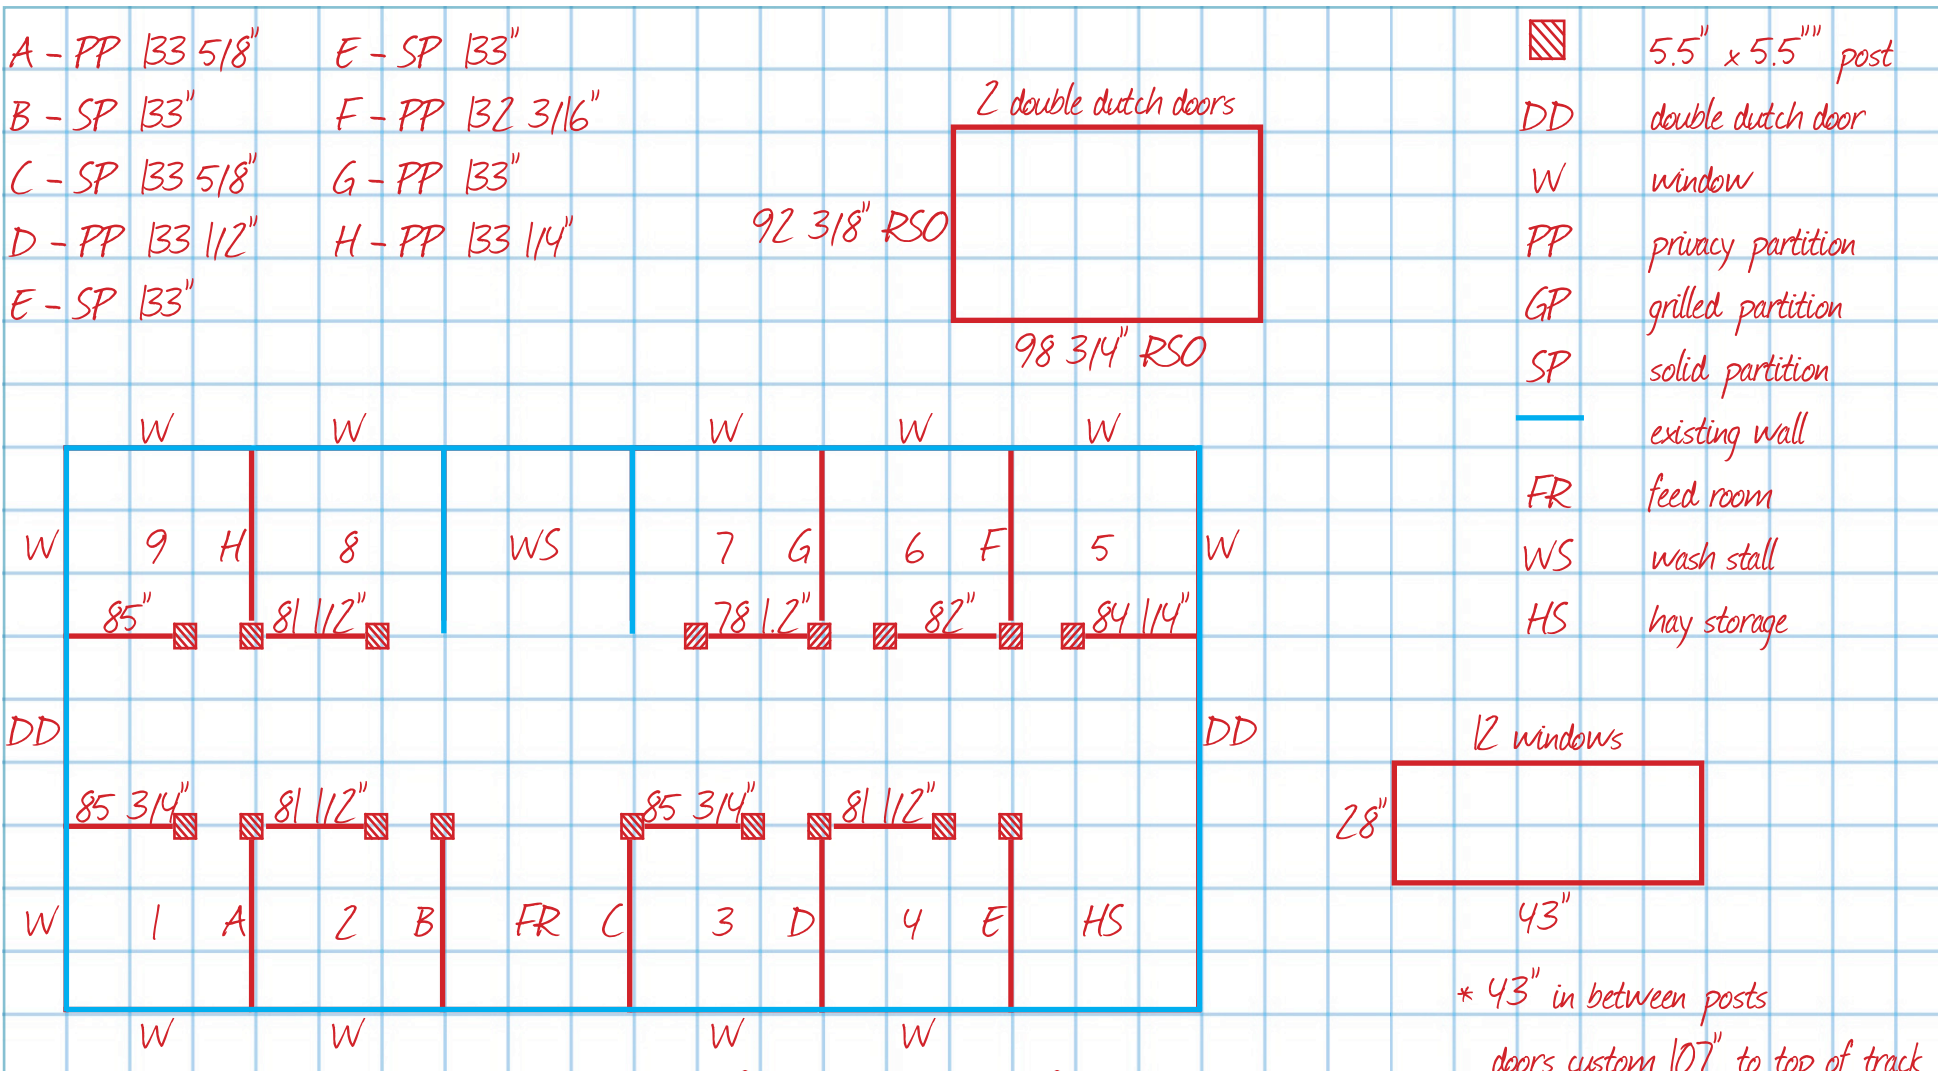

# SYSTEM STALL PLAN WORKSHEET

Barn Size: L 807" x W 403.5" Wood required?  Yes  No Posts:  Wood  Steel

### Stall Style:

- Standard
- Rockwood
- Braecrest
- Freedom
- Finish Line
- Westana
- Competition
- Nobleman
- Embleton
- Coastal
- Wellington
- Venetian
- Maverick
- Coteaux
- Custom

Stall Front Size:  10'  12'