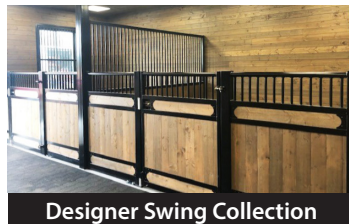

## EMBLETON STALL SERIES

Compatible Latches

Springloaded Pin Horseshoe

Compatible Feed Options  
Door, Opening

Compatible Door Options

All Combinations Except V, Nobleman V, and Shutter

Designer Swing Collection