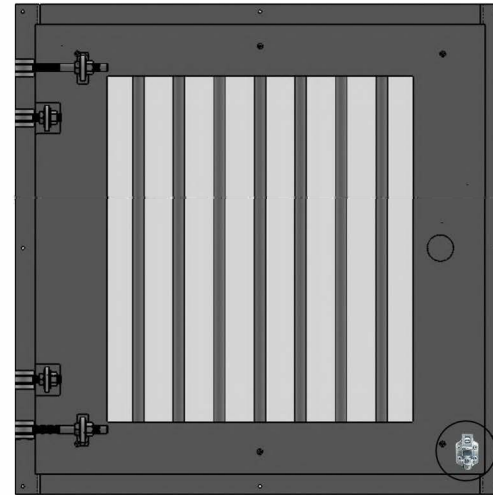

# GOLD SERIES BARN DUTCH WINDOW

Other Views

Optional Muntins

Top View

45° View

Side View

Front (Outside) View

1/4 Turn Latch

Holdback

**ALL WINDOWS HINGED LEFT  
UNLESS OTHERWISE SPECIFIED**

Qty: _____	RSO: 36" x 36" Custom: _____	Finish: Galvanized Black Powder Coated Paint	Custom Powder Coated Paint Colour: _____	Notes:
Glass: 3/8" Shatter Resistant Tempered Glass 1" Thermo Shatter Resistant Tempered Glass	Muntins: None 12 (pictured)	Other: _____	Muntin Colour: Black White Brown	