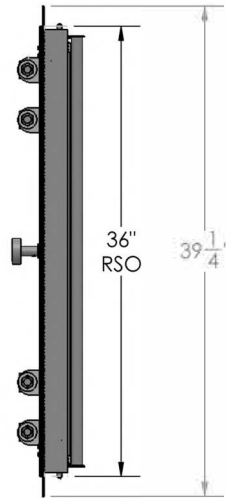

# GOLD SERIES BARN DUTCH WINDOW

Other Views

Optional Muntins

Top View

45° View

Side View

Front (Outside) View

1/4 Turn Latch

Holdback

**ALL WINDOWS HINGED LEFT  
UNLESS OTHERWISE SPECIFIED**

Qty: _____	RSO: 36" x 36" Custom: _____	Finish: Galvanized Black Powder Coated Paint	Custom Powder Coated Paint Colour: _____	Notes:
Glass: 3/8" Shatter Resistant Tempered Glass 1" Thermo Shatter Resistant Tempered Glass	Muntins: None 12 (pictured)	Other: _____	Muntin Colour: Black White Brown	