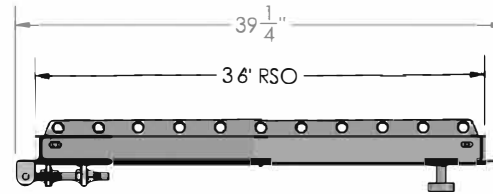

# GOLD SERIES BARN DUTCH WINDOW

Other Views

Optional Muntins

Top View

45° View

Side View

Front (Outside) View

1/4 Turn Latch