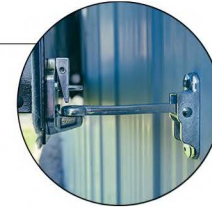

Holdback

**ALL WINDOWS HINGED LEFT
UNLESS OTHERWISE SPECIFIED**

Qty: _____	RSO: 36" x 36" Custom: _____	Finish: Galvanized Black Powder Coated Paint	Custom Powder Coated Paint Colour: _____	Notes:
Glass: 3/8" Shatter Resistant Tempered Glass 1" Thermo Shatter Resistant Tempered Glass	Muntins: None 12 (pictured)	Other: _____	Muntin Colour: Black White Brown