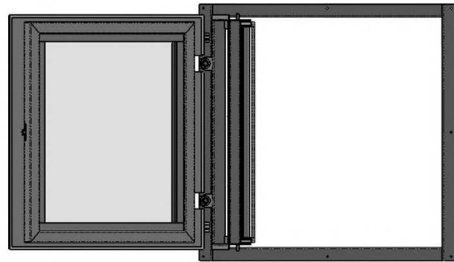

# GOLD SERIES BARN DUTCH WINDOW

Other Views

Optional Muntins

Top View

45° View

Side View

Front (Outside) View

1/4 Turn Latch

Holdback

**ALL WINDOWS HINGED LEFT  
UNLESS OTHERWISE SPECIFIED**

Qty: _____	RSO: 36" x 36" Custom: _____	Finish: Galvanized Black Powder Coated Paint	Custom Powder Coated Paint Colour: _____	Notes:
Glass: 3/8" Shatter Resistant Tempered Glass 1" Thermo Shatter Resistant Tempered Glass	Muntins: None 12 (pictured)	Other: _____	Muntin Colour: Black White Brown	