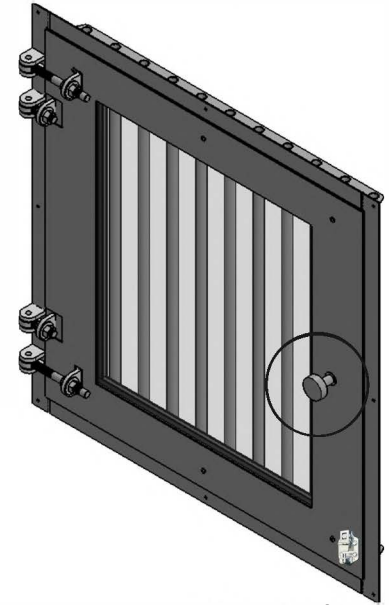

# GOLD SERIES BARN DUTCH WINDOW

Other Views

Optional Muntins

Top View

45° View

Side View

Front (Outside) View

1/4 Turn Latch

Holdback

**ALL WINDOWS HINGED LEFT  
UNLESS OTHERWISE SPECIFIED**

Qty: _____	RSO: 36" x 36" Custom: _____	Finish: Galvanized Black Powder Coated Paint	Custom Powder Coated Paint Colour: _____	Notes:
Glass: 3/8" Shatter Resistant Tempered Glass 1" Thermo Shatter Resistant Tempered Glass	Muntins: None 12 (pictured)	Other: _____	Muntin Colour: Black White Brown	