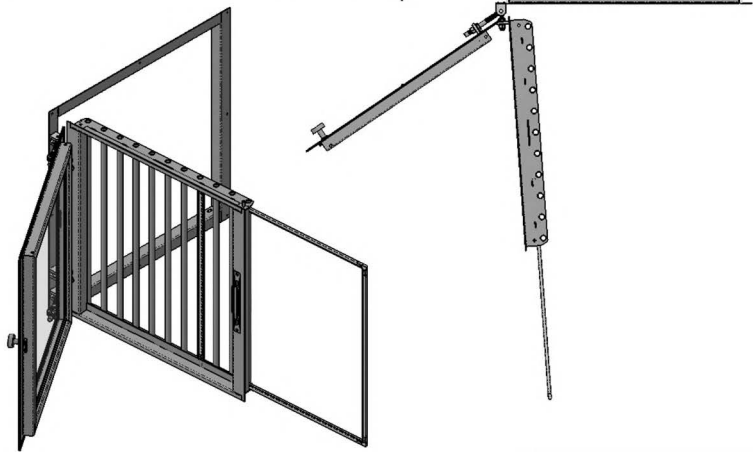

# GOLD SERIES BARN DUTCH WINDOW

Other Views

Optional Muntins

Top View

45° View

Side View

Front (Outside) View

1/4 Turn Latch

Holdback

**ALL WINDOWS HINGED LEFT  
UNLESS OTHERWISE SPECIFIED**

Qty: _____	RSO: 36" x 36" Custom: _____	Finish: Galvanized Black Powder Coated Paint	Custom Powder Coated Paint Colour: _____	Notes:
Glass: 3/8" Shatter Resistant Tempered Glass 1" Thermo Shatter Resistant Tempered Glass	Muntins: None 12 (pictured)	Other: _____	Muntin Colour: Black White Brown	