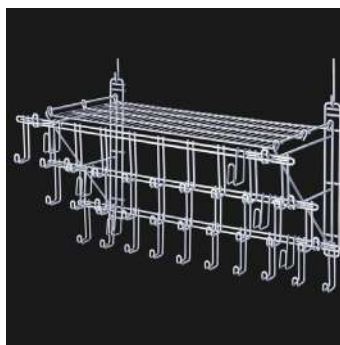

Royal Wire - Three Tier Bridle Rack Zinc

SKU#: 16-153