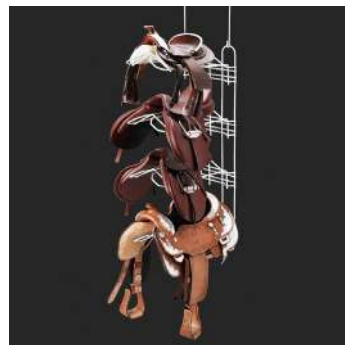

SKU#: 16-104

3 Tier Saddle Rack

SKU#: 16-106

Royal Wire - Main Frame with Four Saddle Racks Zinc

SKU#: 16-171, 16-175 (main frame only)

Royal Wire - Rolling Main Frame Dolly

Excludes saddle racks; many other add-on options available