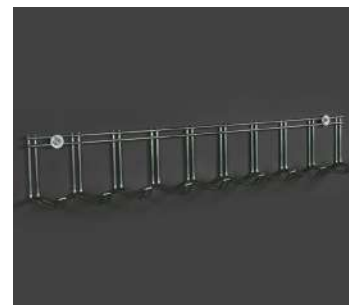

SKU#: 16-201 (black), 16-202 (zinc)

Bridle Bracket Black

SKU#: 16-205

X-tra Long Tack & Bridle Bracket

SKU#: 16-200

Hook 5 Piece

SKU#:16-179

Flex Hooks 4 Pack Black

SKU#: 16-185

System Equine - Heavy Duty Bridle Hook Painted

SKU#: 16-215

Tack Rack 4 Swivel Hooks Steel Tube

SKU#: 16-209

Royal Wire - Hook Zinc

SKU#: 16-154 (4"), 16-155 (8"), 16-156 (15")

Royal Wire - Bridle Rack Zinc

SKU#: 16-150 (3 hook), 16-151 (5 hook), 16-152 (10 hook)

Royal Wire - Three Tier Bridle Rack Zinc

SKU#: 16-153

Royal Wire - Ten Hook Utility Bridle Rack Bolt-On Zinc

SKU#: 16-1521