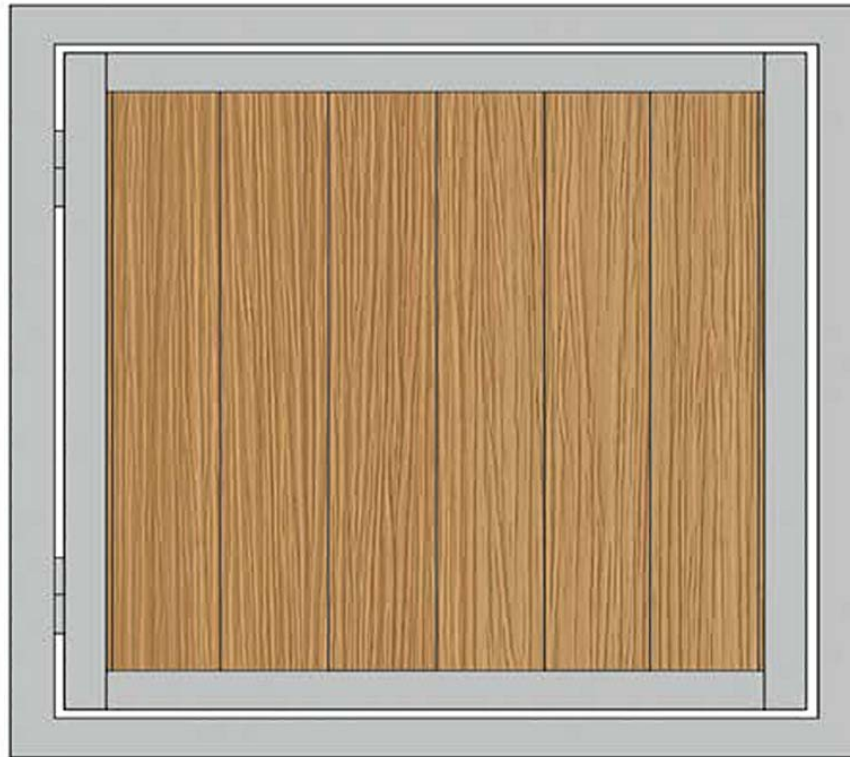

OPENING WINDOW GRILL WITH WOOD INSERT

Finish: Powder Coat / Galv

Details:

- Angle Frame made with 3" x 2" x 12 gauge
- Finished size is under 48" x 48"
- 3/4" jam to stop airflow—comes with weatherstripping
- Inside hinged frame opens 180° and is made from channels to accept TG lumber
- Hardware is either 1/4" wood lags or tapcons depending on wall finish